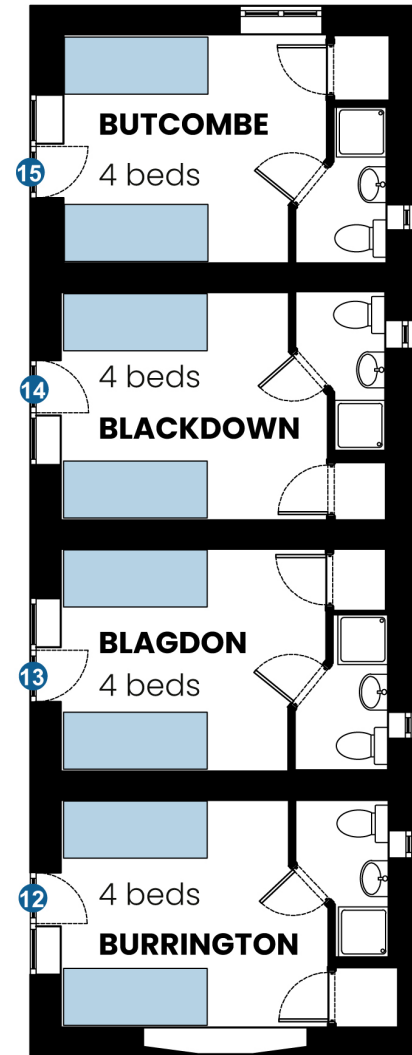

Lodge first floor

External Chalets

- Triple bunks**
Capacity 33
- Double bunks**
Capacity 48
- Single bed**
Capacity 1